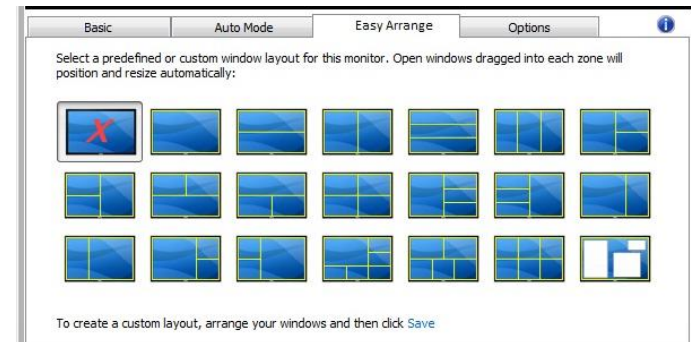

New features

Dell Display Manager

Enjoy great productivity with the easy-to-use Dell Display Manager – your one stop software application for the following features:

Auto Mode

With Auto mode, the color settings of applications now appear how you want them to. Simply select the optimal preset mode of your choice for specific applications and the active application will use the preset mode you have picked. Eg. select Multimedia mode for Internet Explorer, so that opening Internet Explorer thereafter will enable you to view your internet pages in the multimedia mode's color settings.

PowerNap

Conserve energy with the S series monitors' PowerNap feature, which dims the monitor to its minimum brightness or puts it in to sleep mode when not in use.