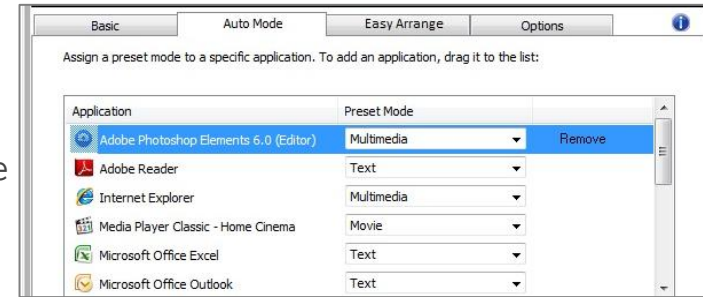

New features

Dell Display Manager

Enjoy great productivity with the easy-to-use Dell Display Manager – your one stop software application for the following features:

Auto Mode

With Auto mode, the color settings of applications now appear how you want them to. Simply select the optimal preset mode of your choice for specific applications and the active application will use the preset mode you have picked. Eg. select Multimedia mode for Internet Explorer, so that opening Internet Explorer thereafter will enable you to view your internet pages in the multimedia mode's color settings.

PowerNap

Conserve energy with the S series monitors' PowerNap feature, which dims the monitor to its minimum brightness or puts it in to sleep mode when not in use.