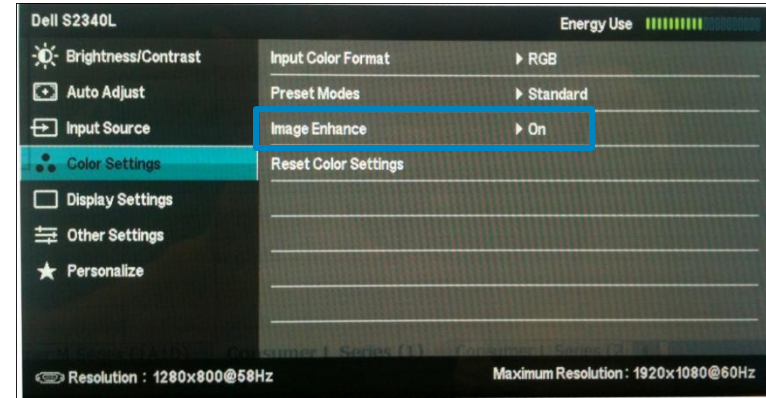

Image Enhance

Image Enhance feature enhances your picture quality by sharpening the images, improving the color hues, and boosting the color contrast.